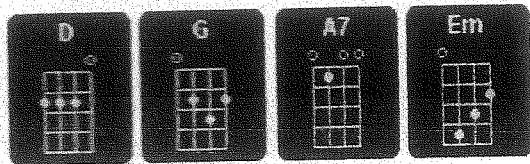

D
Sweet thing

PEACEFUL EASY FEELING (The Eagles) (Source: [wv](#))

4 Chords used in the song :

D G D G
I like the way your sparkling earrings lay

D G A7
Against your skin so brown

D G D G
And I want to sleep with you in the desert tonight